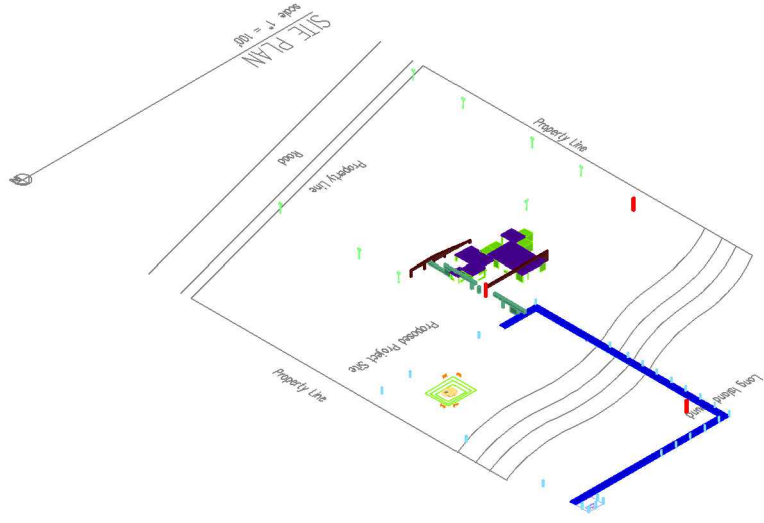

PRODUCED BY AN AUTODESK EDUCATIONAL PRODUCT

PRODUCED BY AN AUTODESK EDUCATIONAL PRODUCT