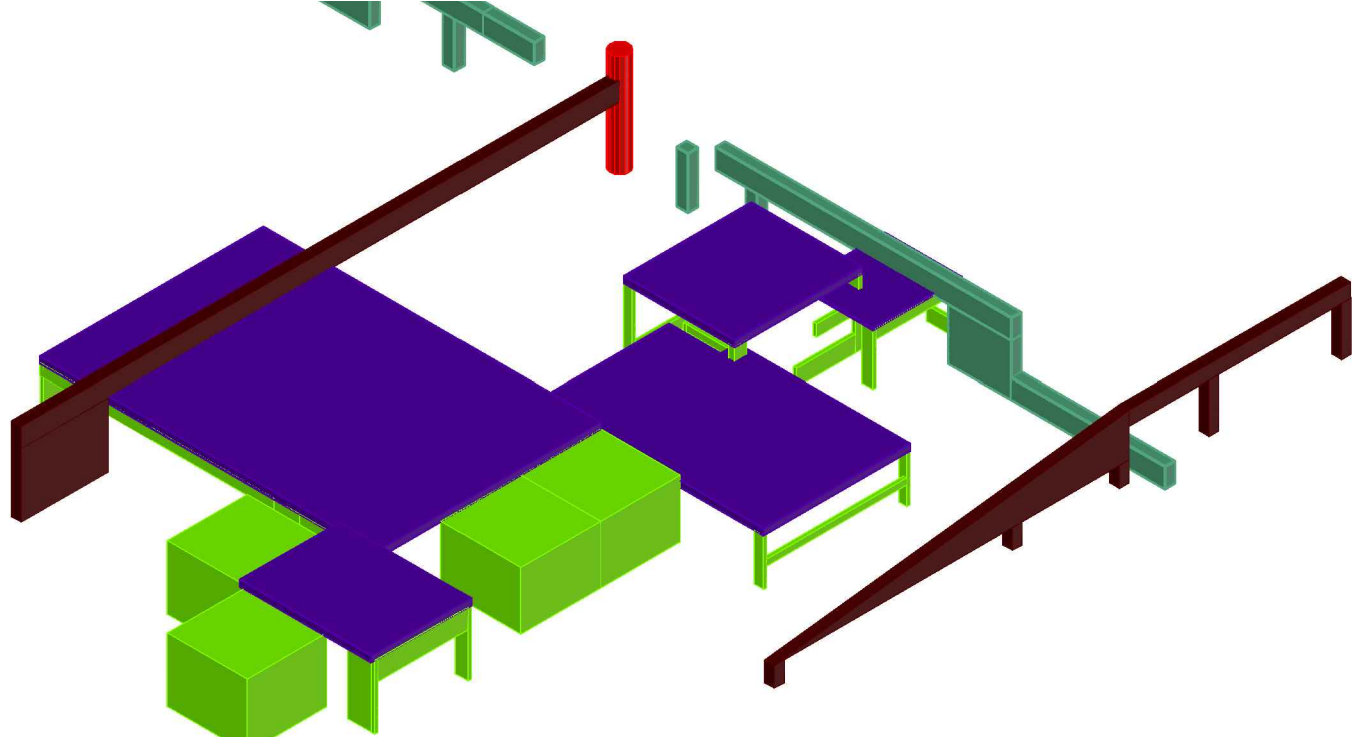

PRODUCED BY AN AUTODESK EDUCATIONAL PRODUCT