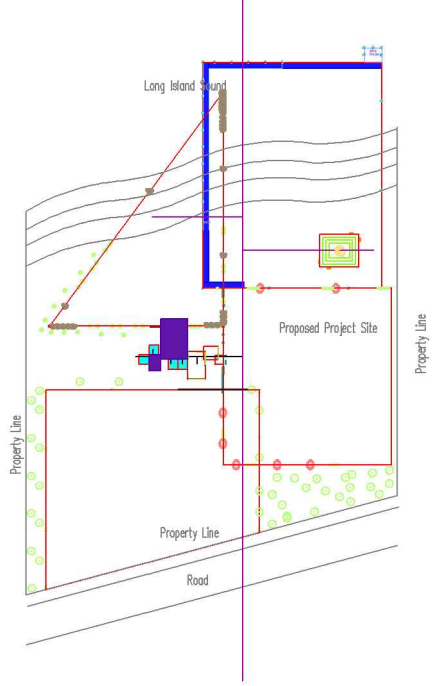

SITE PLAN  
scale 1" = 100'

SITE PLAN  
scale 1" = 100'

SITE PLAN

PRODUCED BY AN AUTODESK EDUCATIONAL PRODUCT

PRODUCED BY AN AUTODESK EDUCATIONAL PRODUCT

PRODUCED BY AN AUTODESK EDUCATIONAL PRODUCT

PRODUCED BY AN AUTODESK EDUCATIONAL PRODUCT