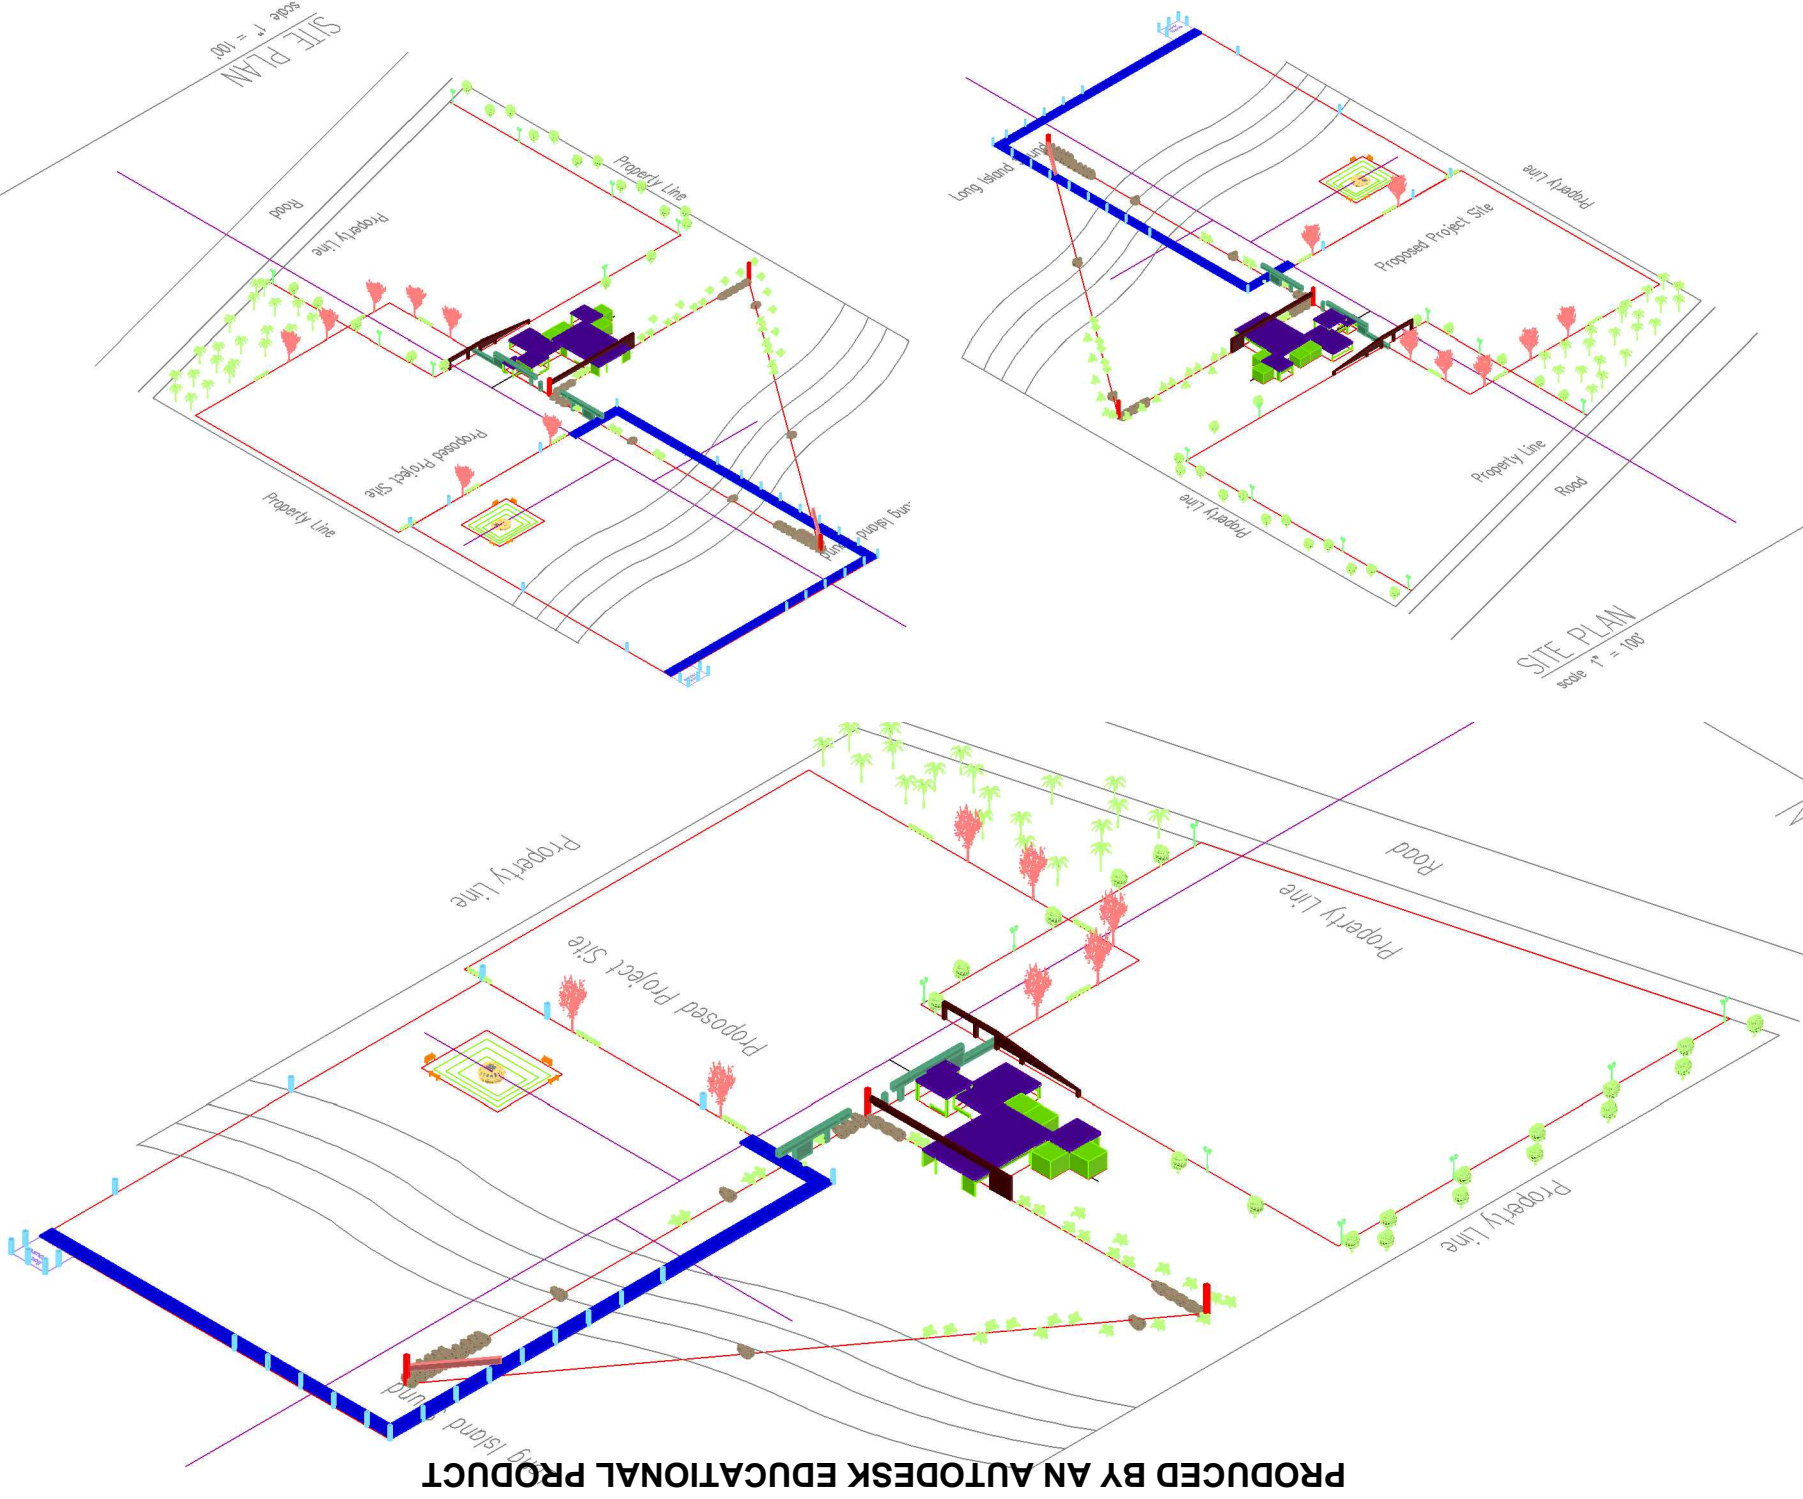

SITE PLAN  
scale 1" = 100'

SITE PLAN  
scale 1" = 100'

SITE PLAN

PRODUCED BY AN AUTODESK EDUCATIONAL PRODUCT

PRODUCED BY AN AUTODESK EDUCATIONAL PRODUCT

PRODUCED BY AN AUTODESK EDUCATIONAL PRODUCT

PRODUCED BY AN AUTODESK EDUCATIONAL PRODUCT