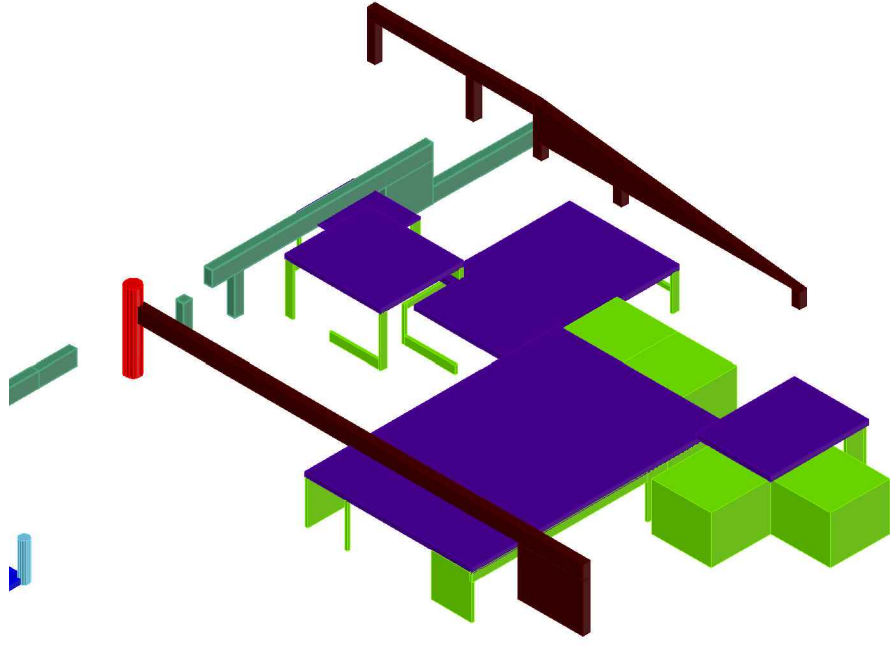

PRODUCED BY AN AUTODESK EDUCATIONAL PRODUCT