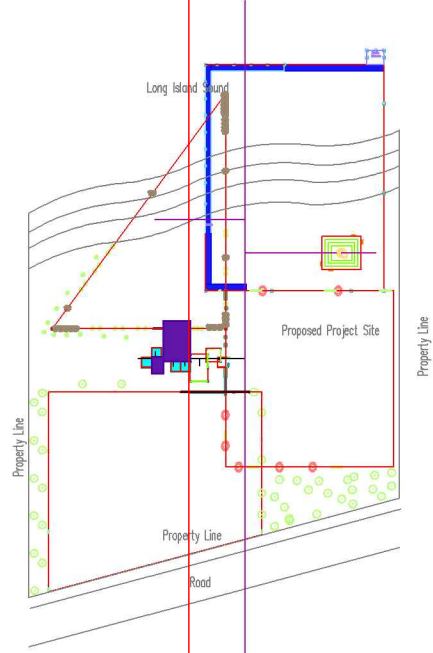

SITE PLAN  
scale 1" = 100'

SITE PLAN  
scale 1" = 100'

SITE PLAN

PRODUCED BY AN AUTODESK EDUCATIONAL PRODUCT

PRODUCED BY AN AUTODESK EDUCATIONAL PRODUCT

PRODUCED BY AN AUTODESK EDUCATIONAL PRODUCT

PRODUCED BY AN AUTODESK EDUCATIONAL PRODUCT